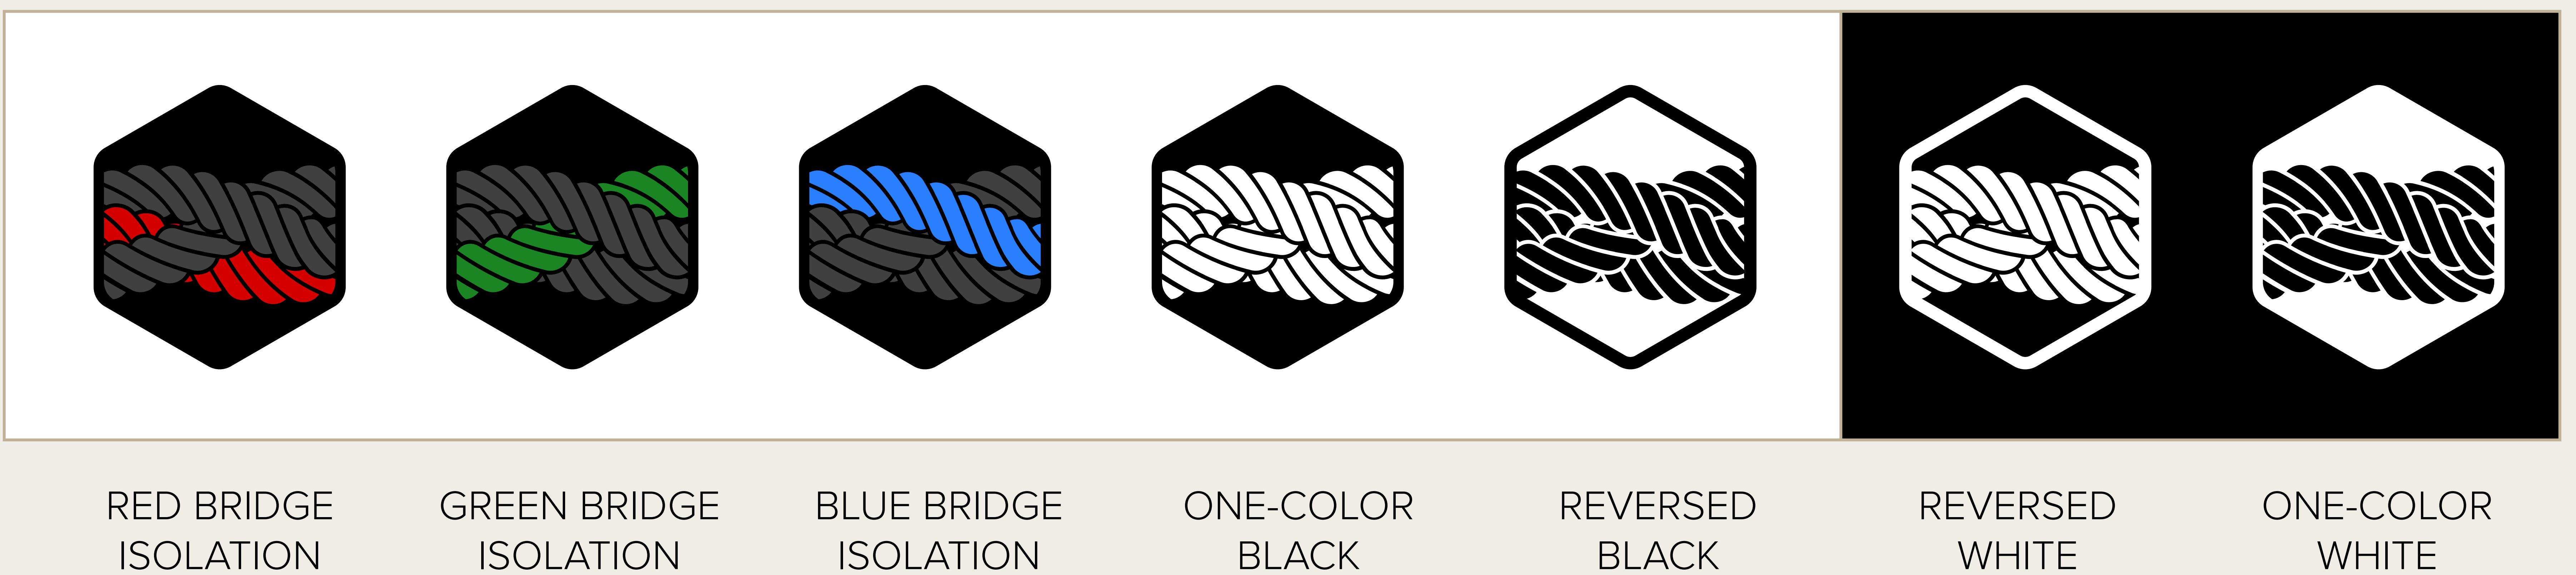

The Varelse Bridge Society / Brand Guidelines

THE LOGO

THE COLORS

LOGO TREATMENTS

GLYPHS

TYPOGRAPHY

BRAND ELEMENTS - HEX TILES

BRAND ELEMENTS - HEX DIVIDERS